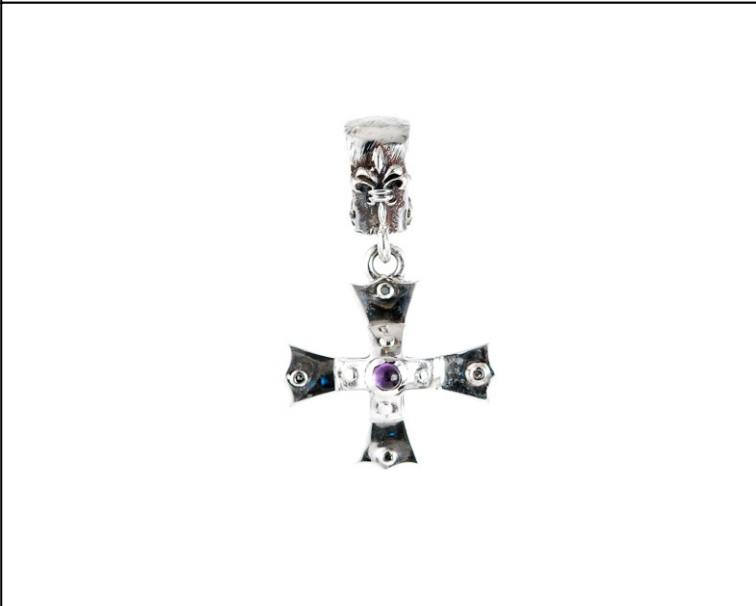

**VK € 479.-**

2020

**514.245.18GOLd7Pendant Elfin  
Sun+Planets body 30mm**

**24 ct gold plated**

**VK € 198.-**

2020

**514.245.30  
Pendant Elfin Sun+Planets**

**body 30mm**

**VK € 255.-**

2020

**514.262.18GOLD Pendant "Iron cross" S body + stones + 4 small black diamonds - 24ct gold plated**

**VK € 179.-**

2020

**514.262.30 Pendant "Iron cross" body + stones + 4 small black diamonds**